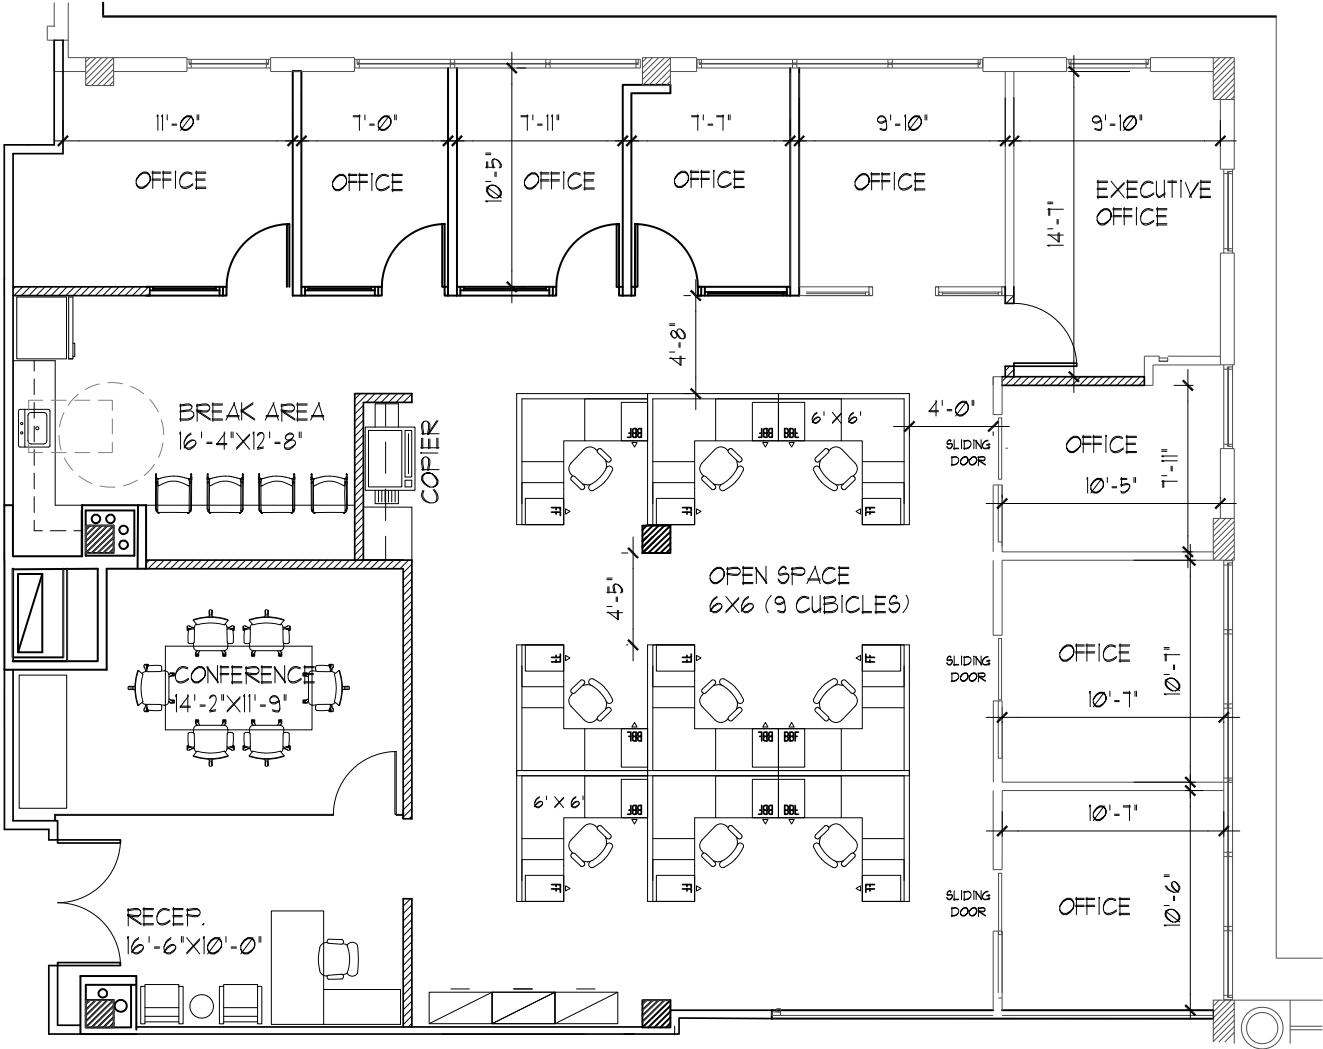

ONE CITY CENTRE

Suite 304 | 3,834 SF

LEASED AND MANAGED BY