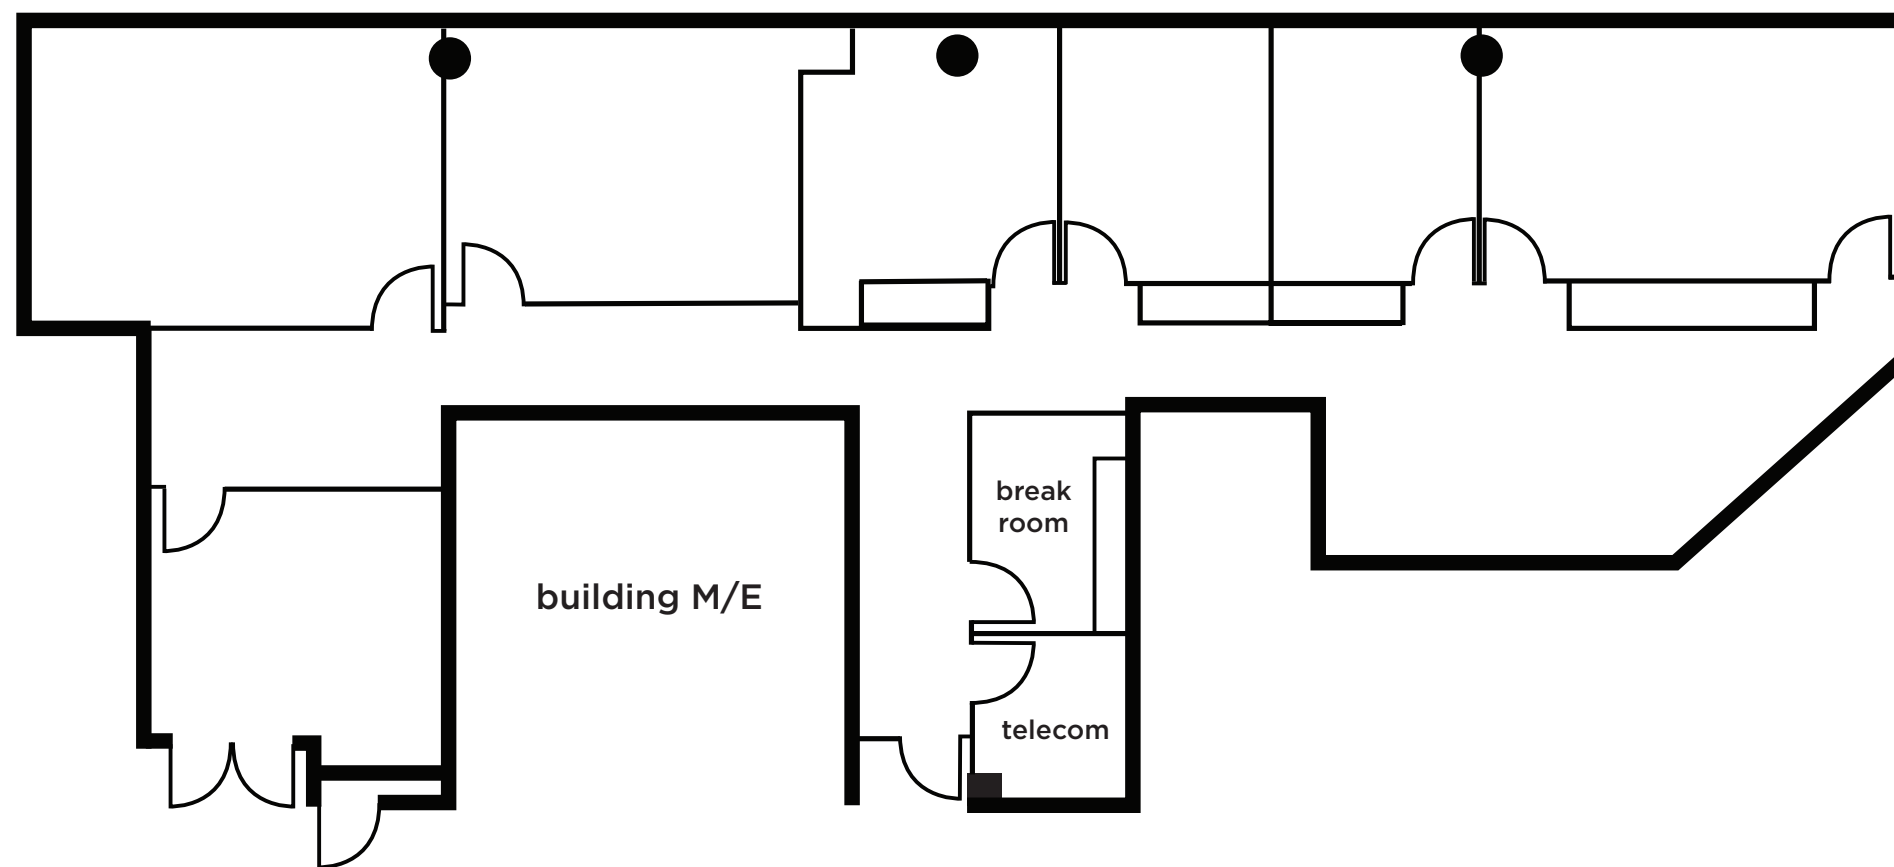

**SUITE 435**

- 2,607 RSF
- Reception area
- 6 hard wall offices with floor-to-ceiling windows
- Existing telecom room
- Existing break room

For leasing information please contact  
**SCOTT COLLIER**

realestateorlando@pennflorida.com | 407.240.2227