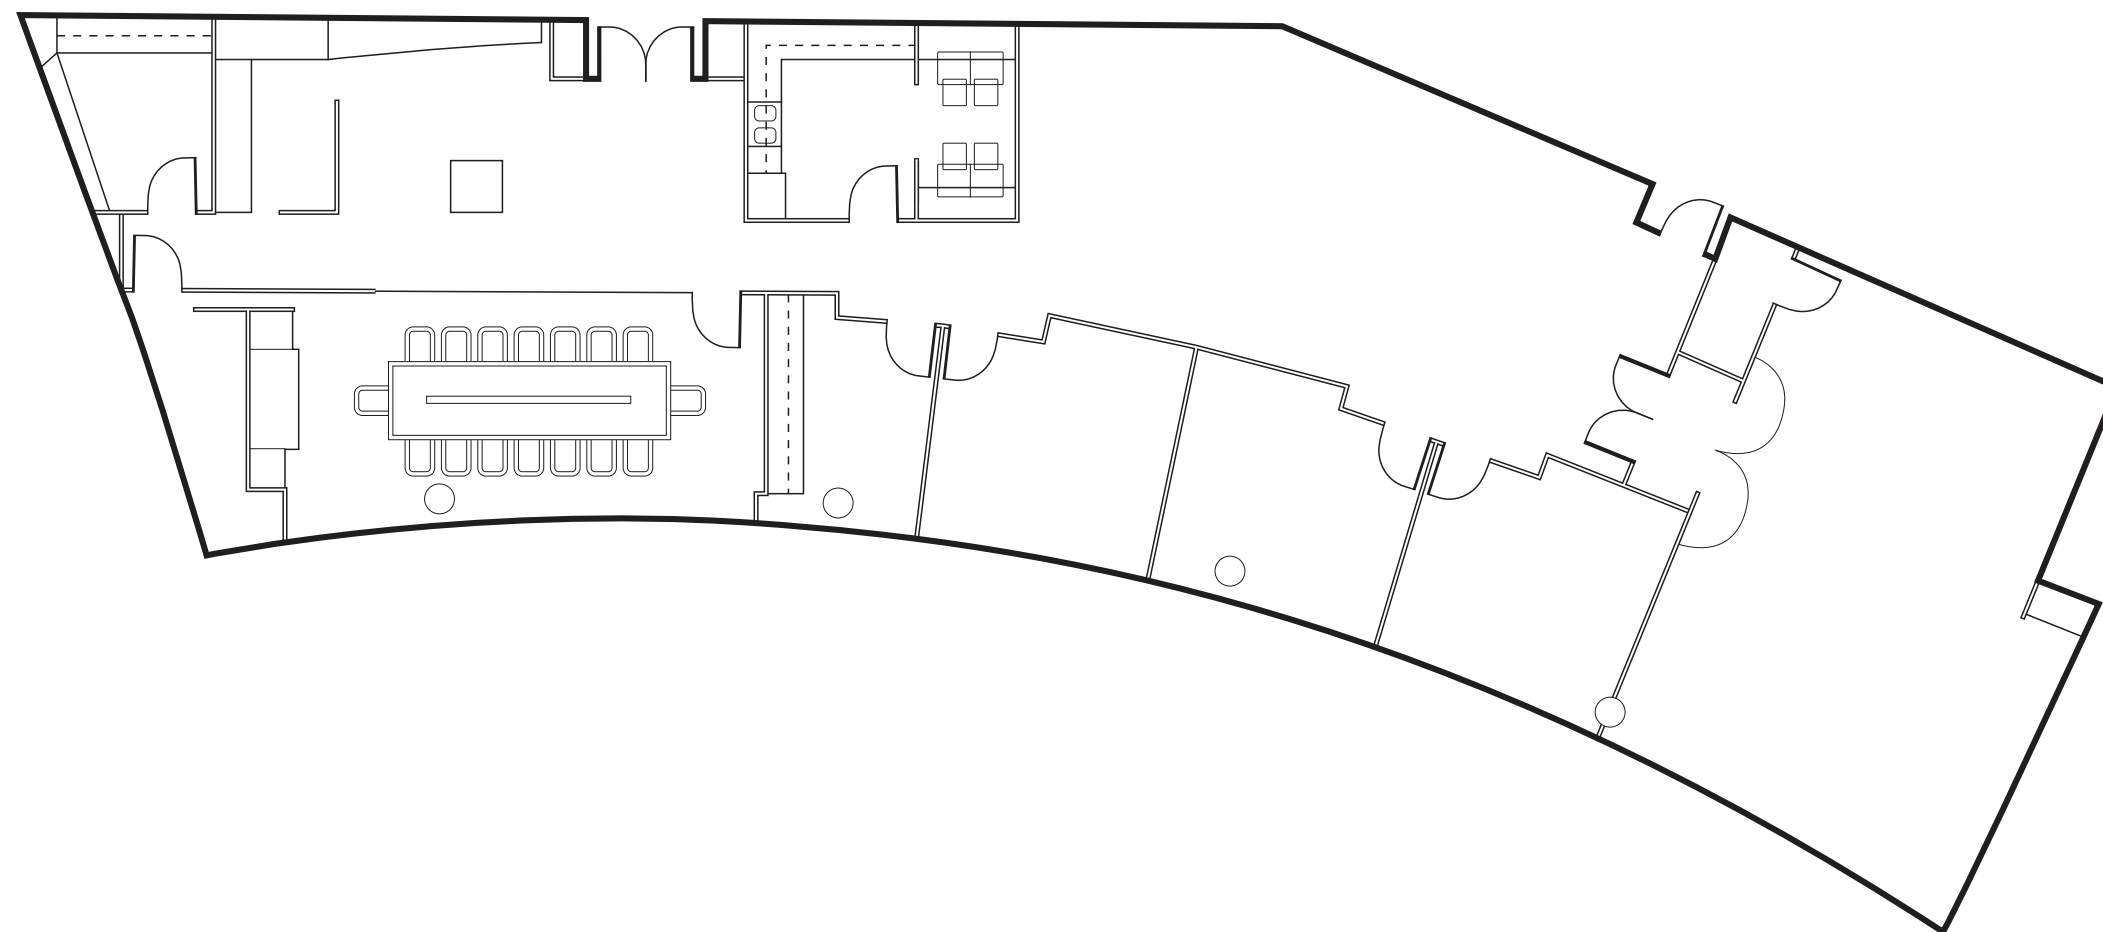

SUITE 340

- 4,661 RSF
- Direct access to main elevator
- Reception area
- Large conference room enclosed in glass
- Break room
- 4 hard wall offices with floor-to-ceiling windows
- Open area for additional offices, workstations and conference room