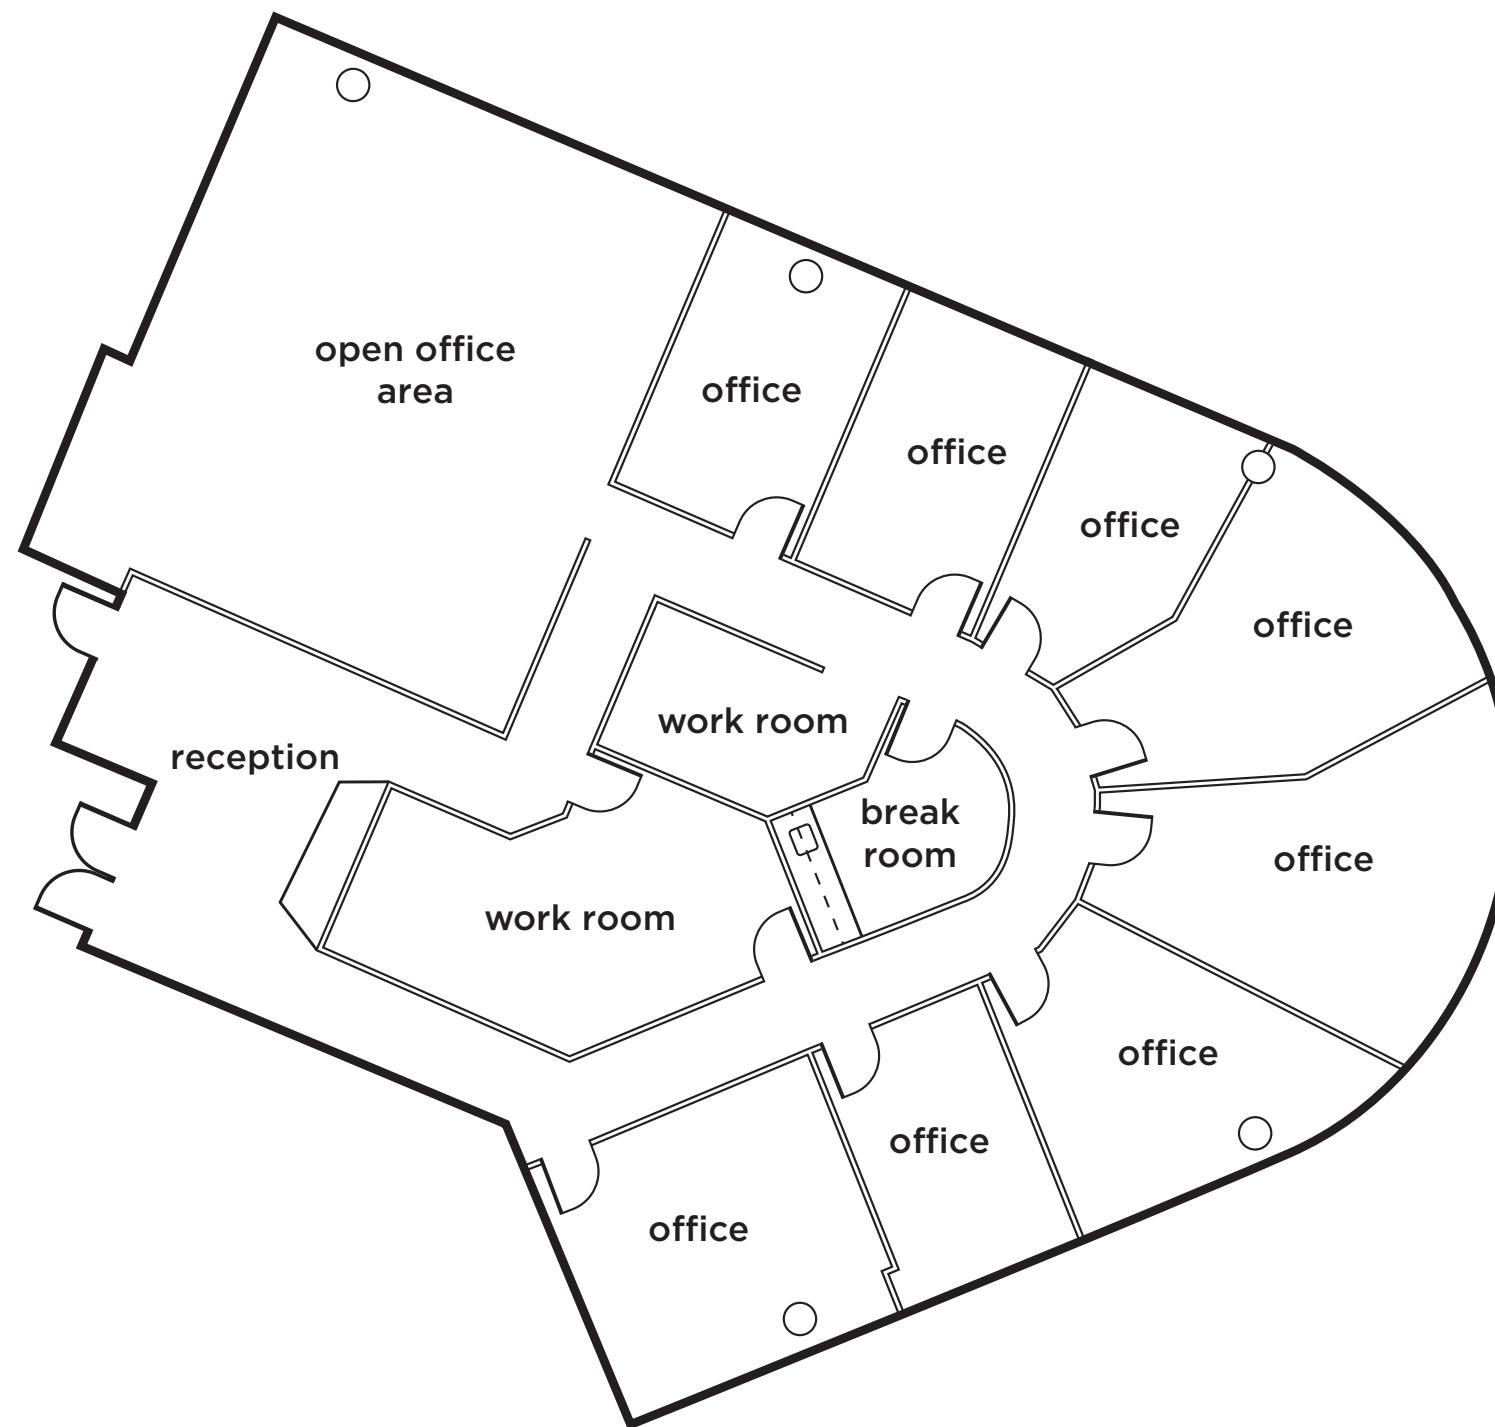

SUITE 320

- 3,885 RSF
- Reception area
- Open area for additional offices or workstations
- 8 hard wall offices with floor-to-ceiling windows
- 2 interior spaces for flexible use
- Existing break room

For leasing information please contact
SCOTT COLLIER