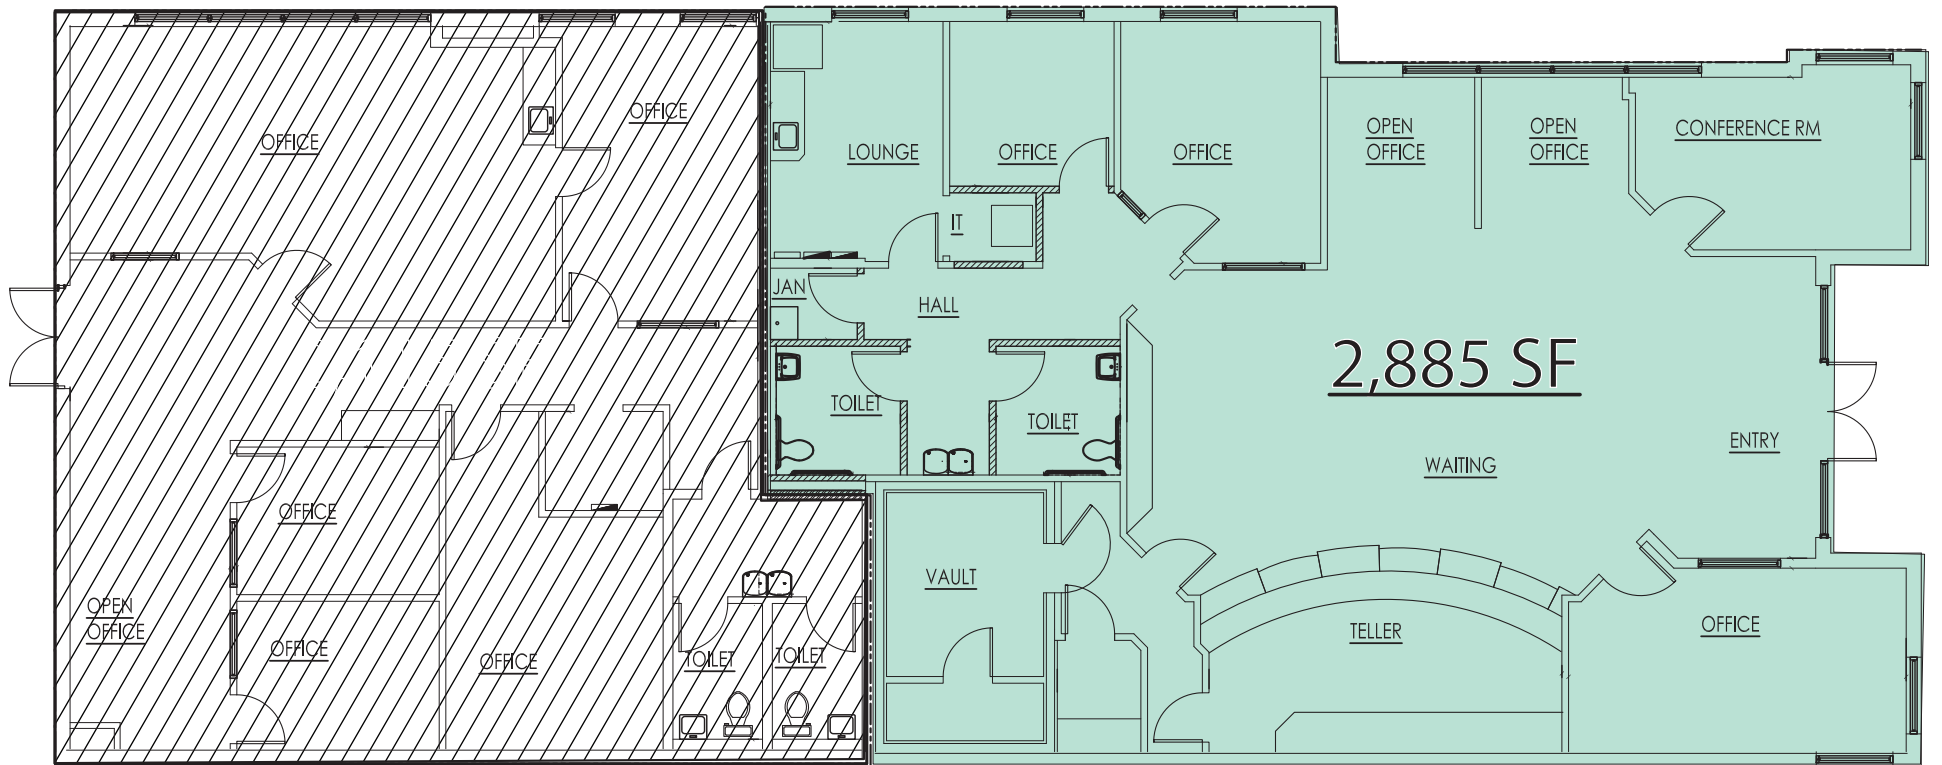

GLADES CENTRE

Suite B | 2,885 SF

LEASED AND MANAGED BY