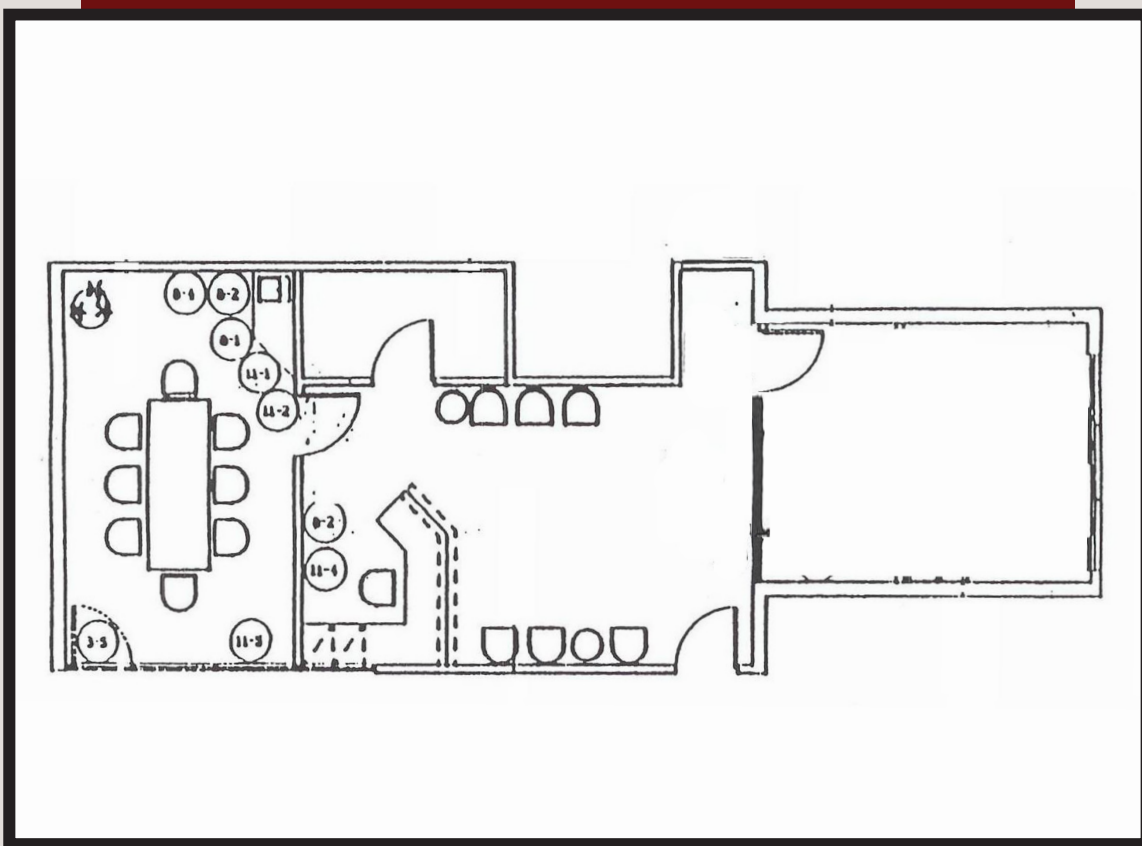

# REYNOLDS PLAZA

Suite 108 - 876 SF

- Easily accessible from the parking lot
- Windows off of the lobby
- Large private office
- Reception area
- Large conference room

Leased and Managed by

**PENN-FLORIDA**  
Realty Corporation