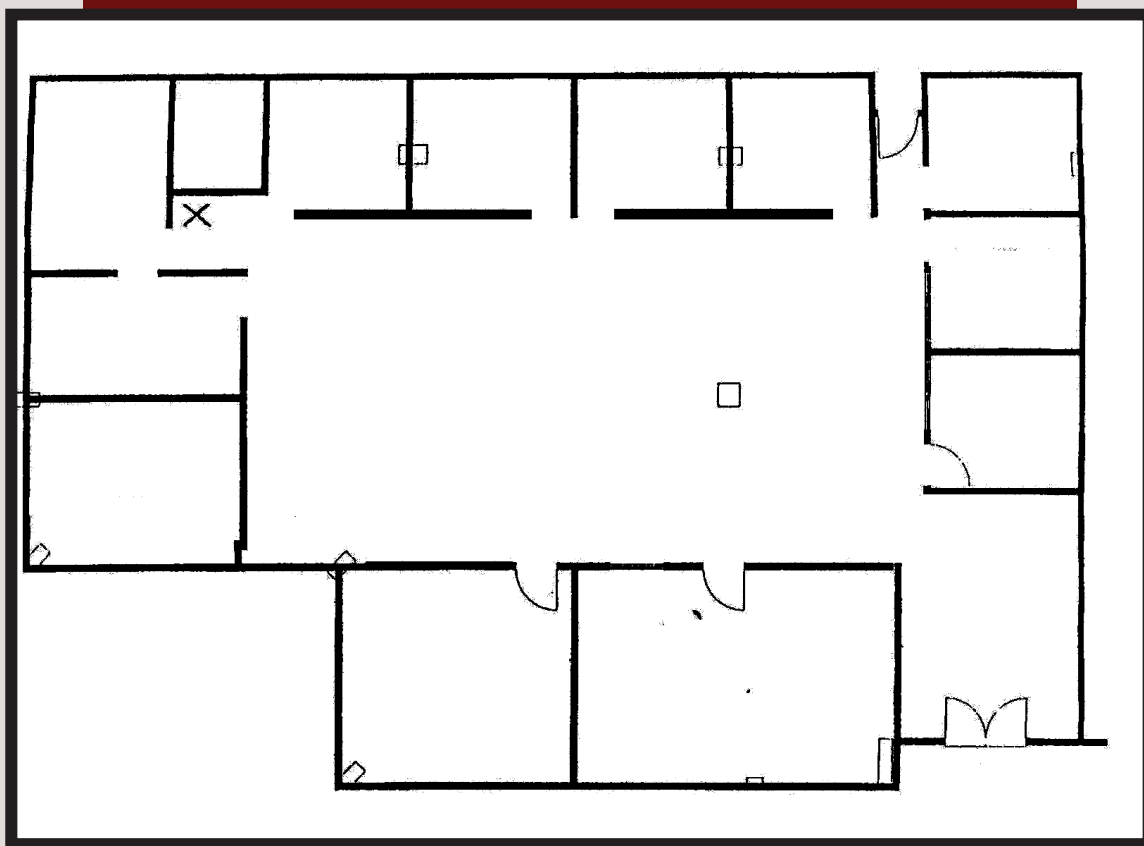

REYNOLDS PLAZA

Suite 100 - 4,179 SF

- Easily accessible from the parking lot
- Large open area for work stations
- Abundant offices
- Reception area

Leased and Managed by

PENN-FLORIDA
Realty Corporation