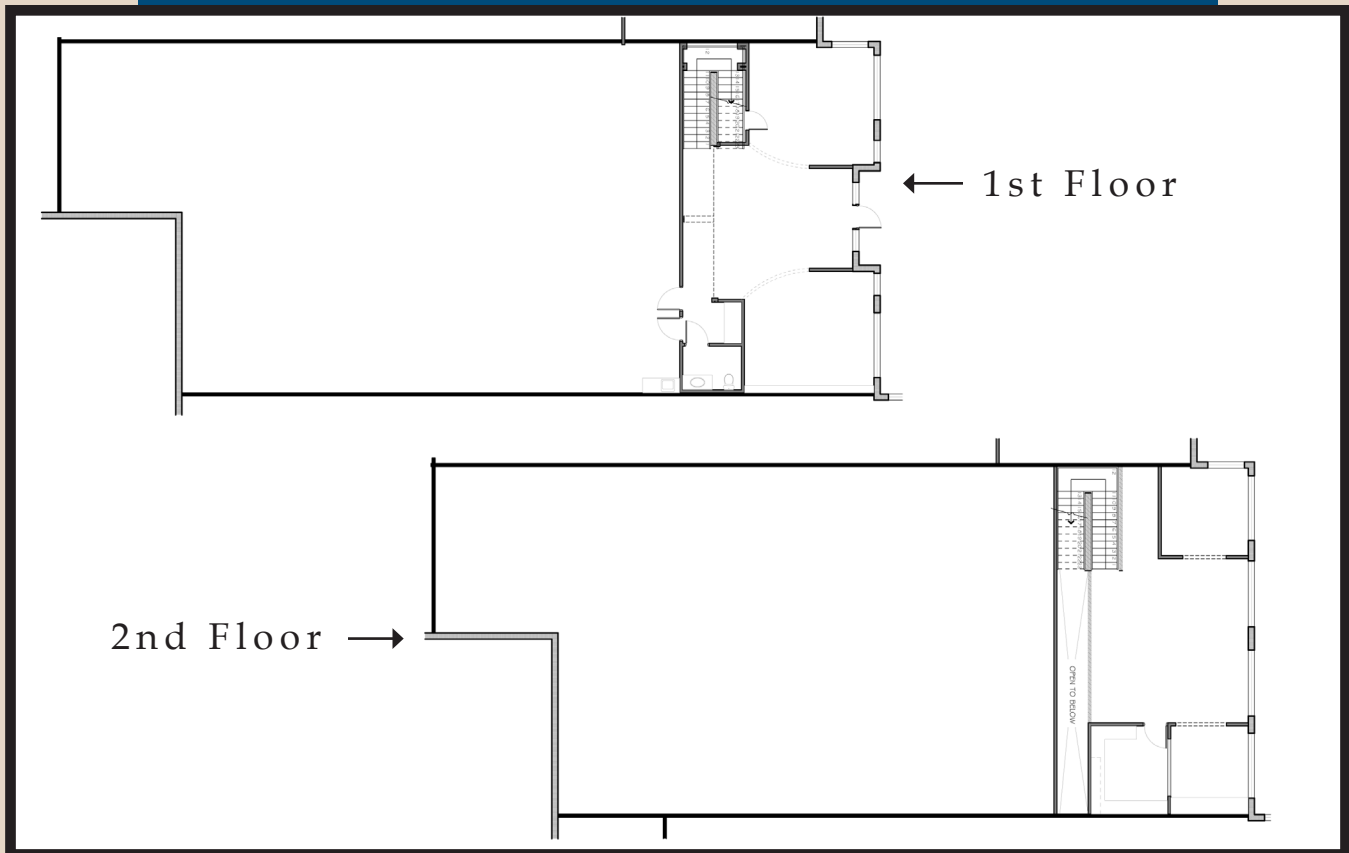

Penn-Florida Commerce Center

Bay 8 - 5,784 SF

- Formerly a world renowned interior design studio.
- Polished black granite floors
- Full A/C with insulation
- Dock loading

Leased and Managed by