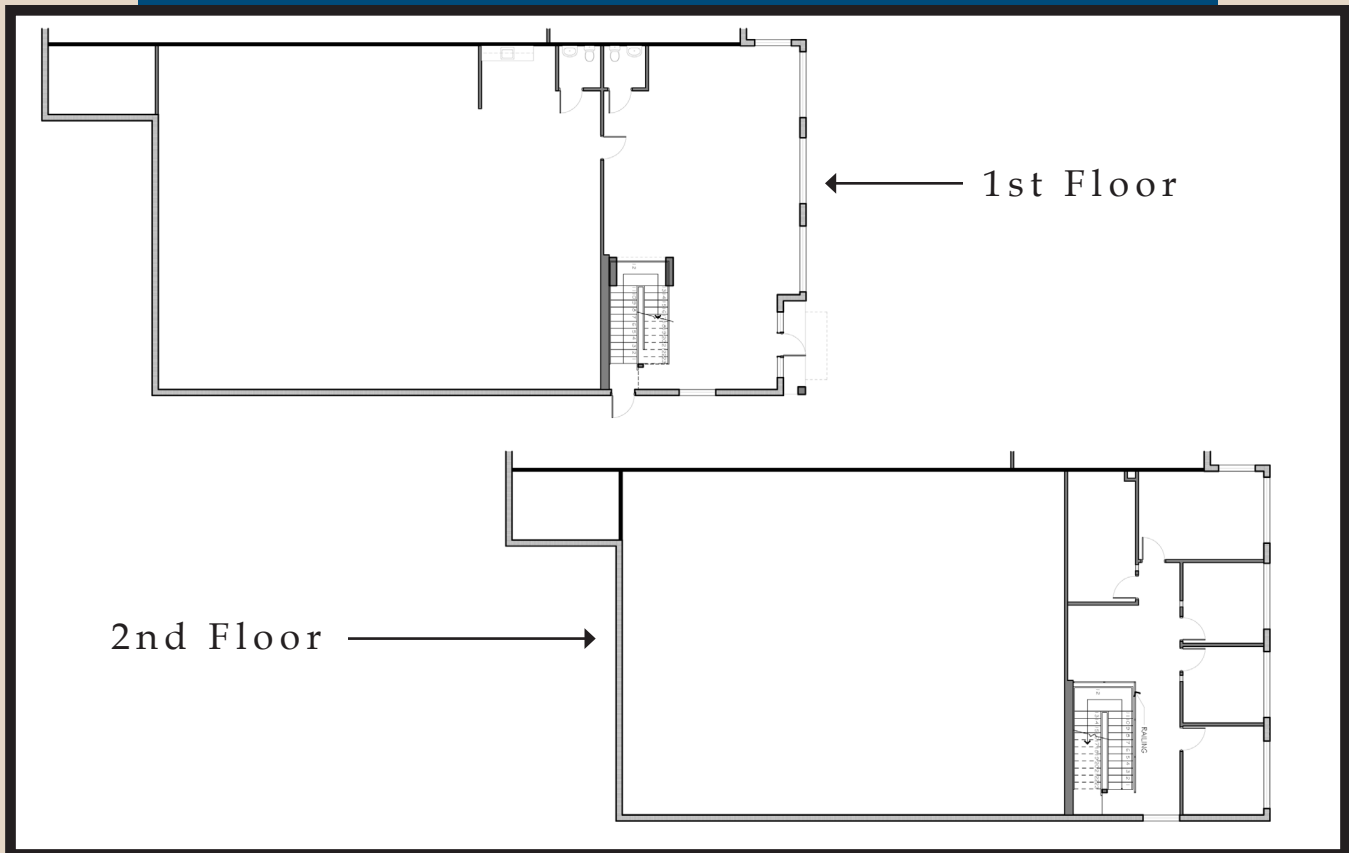

Penn-Florida Commerce Center

Bay 7 - 5,145 SF

- Grade level loading
- 2 restrooms
- Full A/C
- End cap w/ lake front views

Leased and Managed by