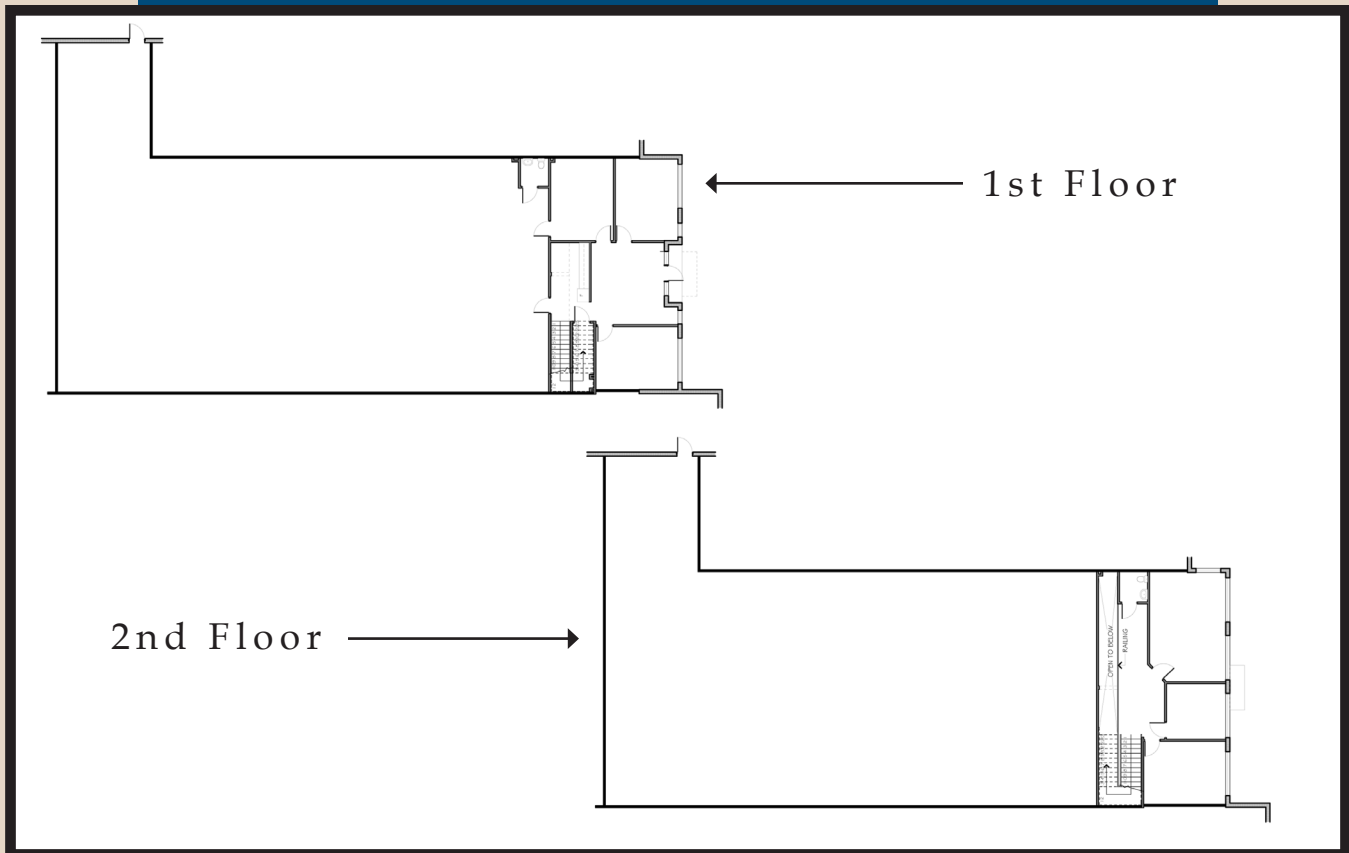

Penn-Florida Commerce Center

Bay 4 - 7,383 SF

- Full A/C and 24' clear
- Dock Height loading
- Move in condition
- 2200 sf finished window offices