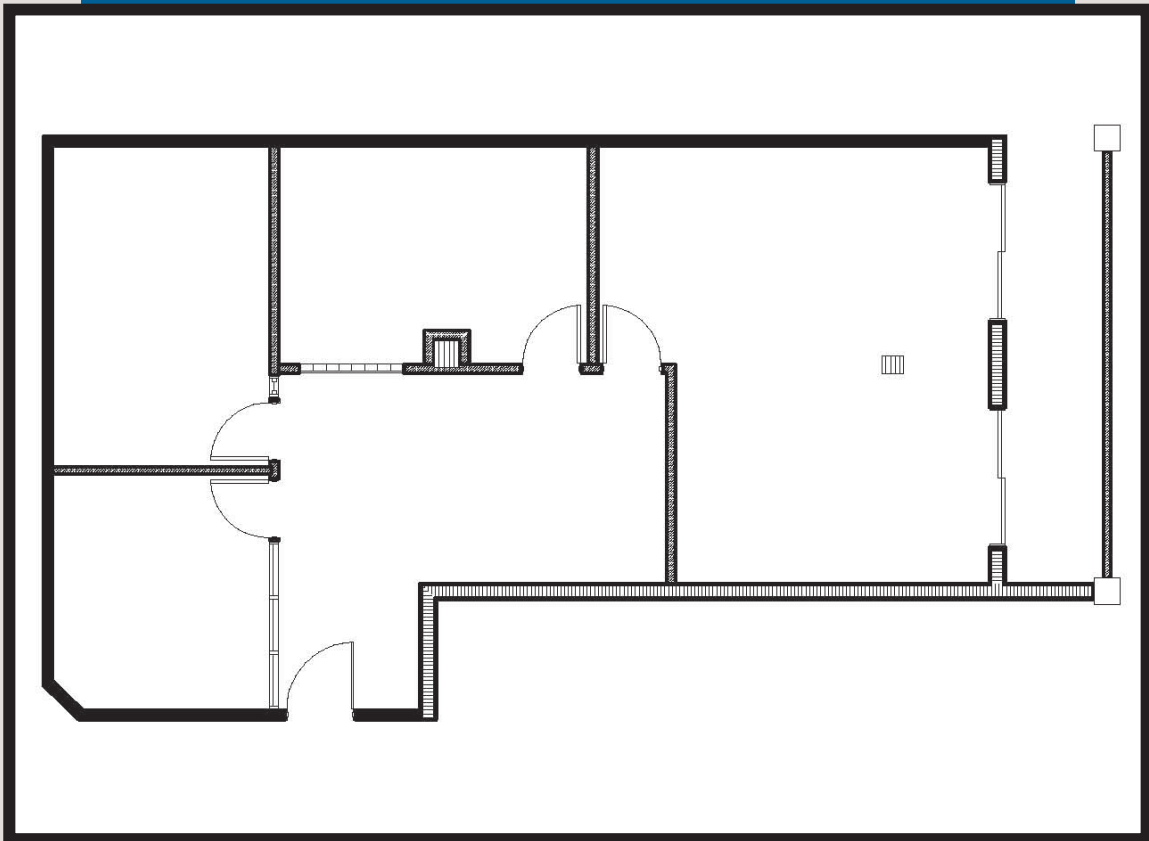

ONE OCEAN PLAZA

Suite 200 - 1,170 SF

- East facing suite with direct views of the ocean
- 2 private offices
- Floor-to-ceiling glass
- Free covered parking

Leased and Managed by

PENN-FLORIDA
Realty Corporation