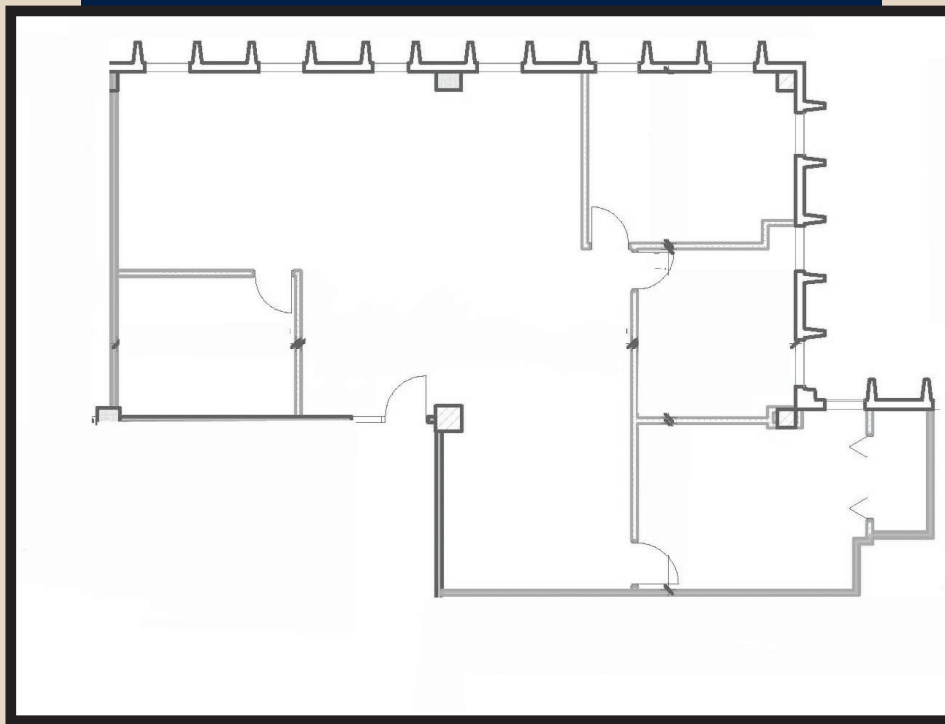

# Available Office Suite

Suite 402 - 1,981 SF

 **ATRIUM**  
FINANCIAL CENTER

- 8'5" ceiling height
- 3 offices, 10 windows
- Floor-to-ceiling glass
- Kitchen

Leased and Managed by

 **PENN-FLORIDA**  
Realty Corporation