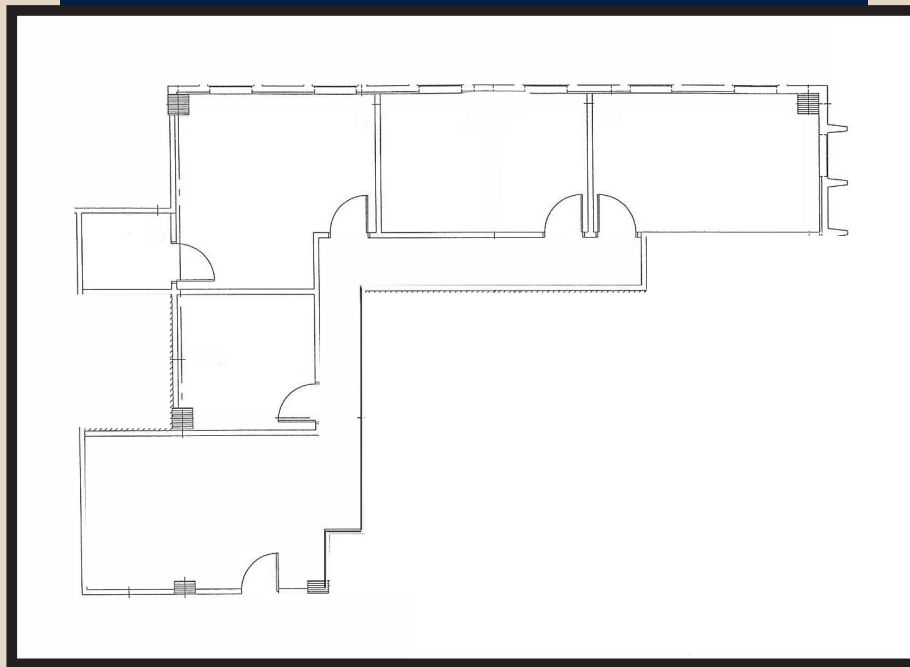

# Available Office Suite

Suite 106 - 1,535 SF

 **ATRIUM**  
FINANCIAL CENTER

- 9'5" ceiling height
- 5 offices, 7 windows
- Floor-to-ceiling glass

Leased and Managed by

 **PENN-FLORIDA**  
Realty Corporation