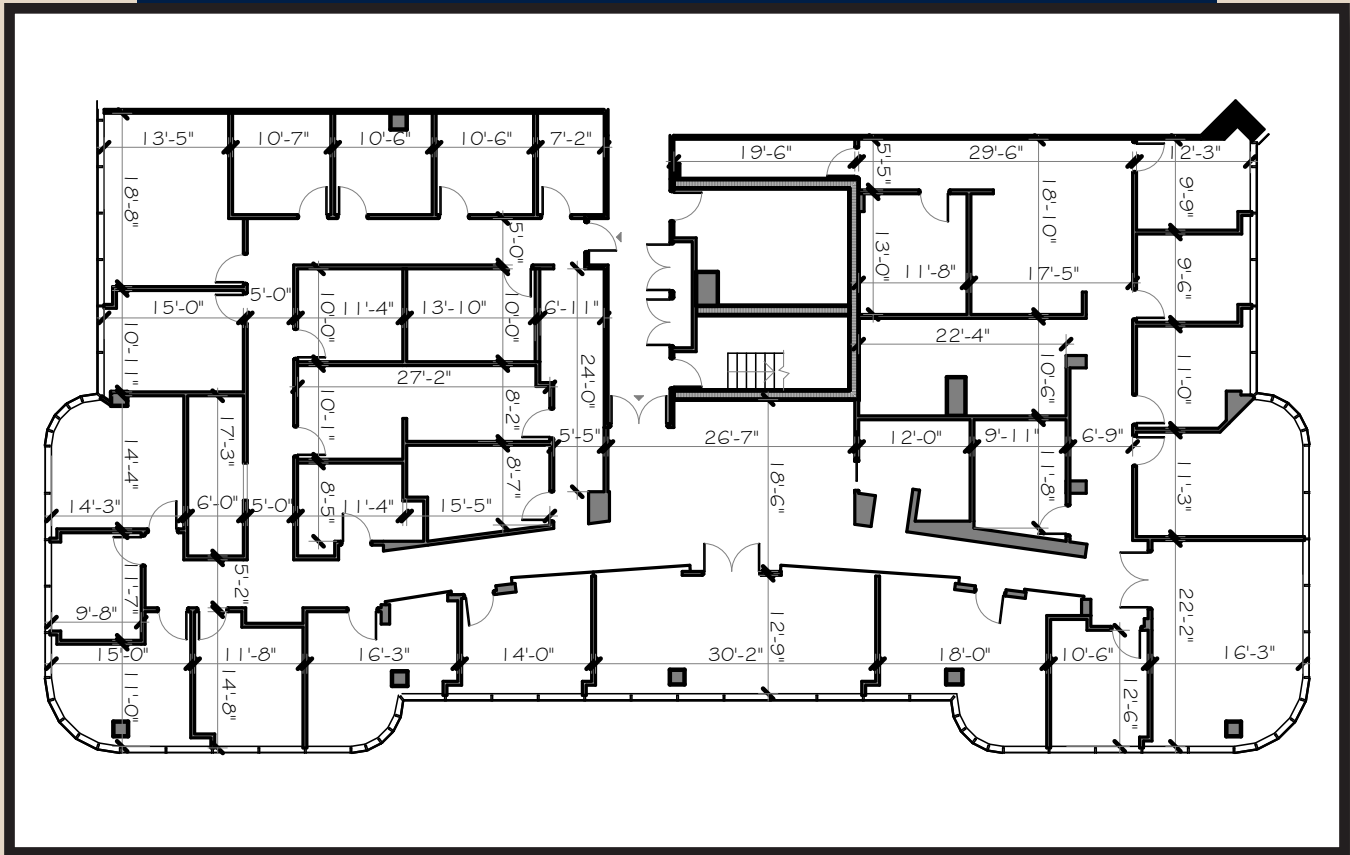

# CRYSTAL CORPORATE CENTER

Suite 400 - 9,081 SF

- Reception Area
- Conference Room
- Abundant Offices

Leased and Managed by