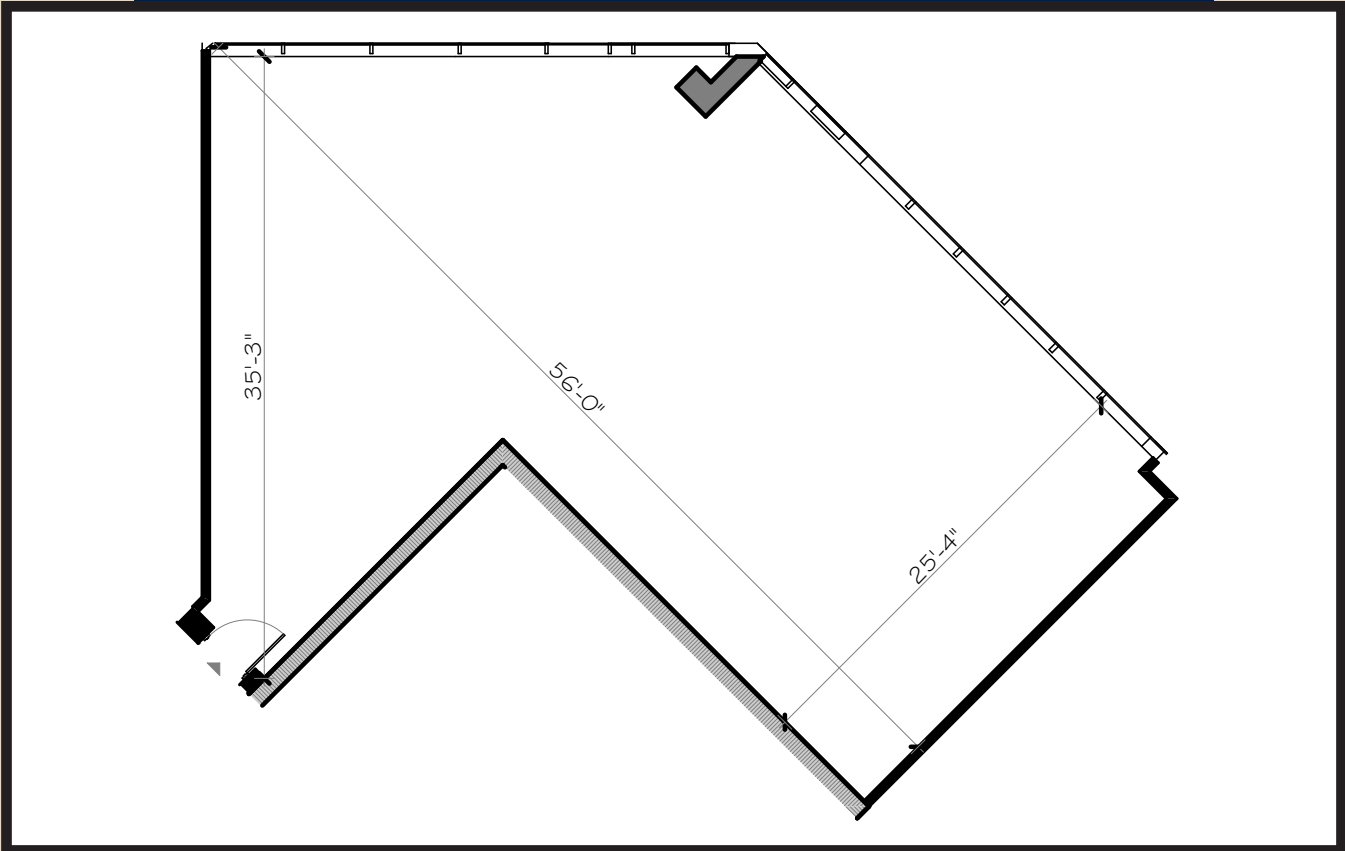

# CRYSTAL

---

## CORPORATE CENTER

Suite 304 - 1,858 SF

Leased and Managed by