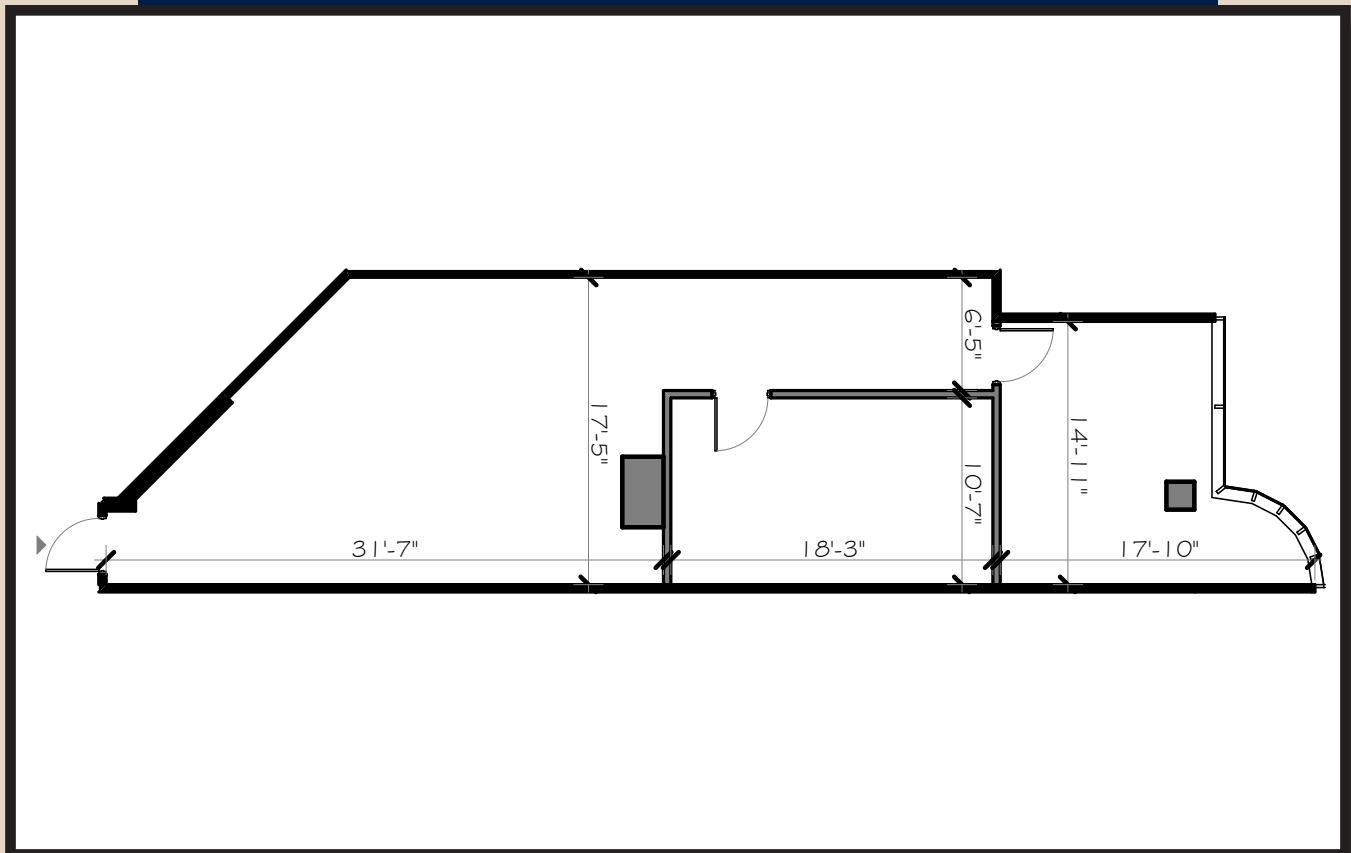

CRYSTAL

CORPORATE CENTER

Suite 165 - 1,226 SF

- Large open area
- Conference room
- Private office

Leased and Managed by

PENN-FLORIDA
Realty Corporation