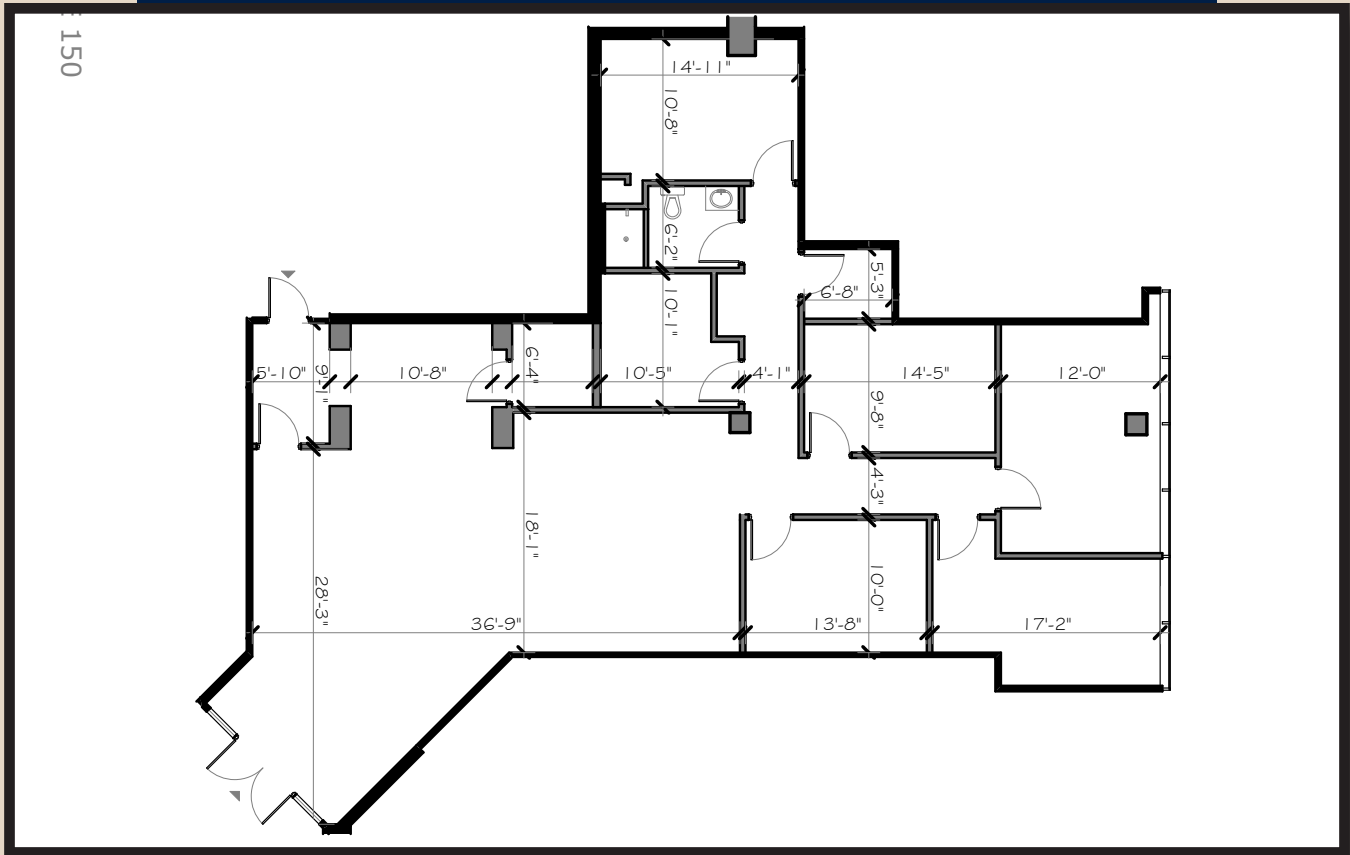

CRYSTAL CORPORATE CENTER

Suite 150 - 2,616 SF

Leased and Managed by

PENN-FLORIDA
Realty Corporation