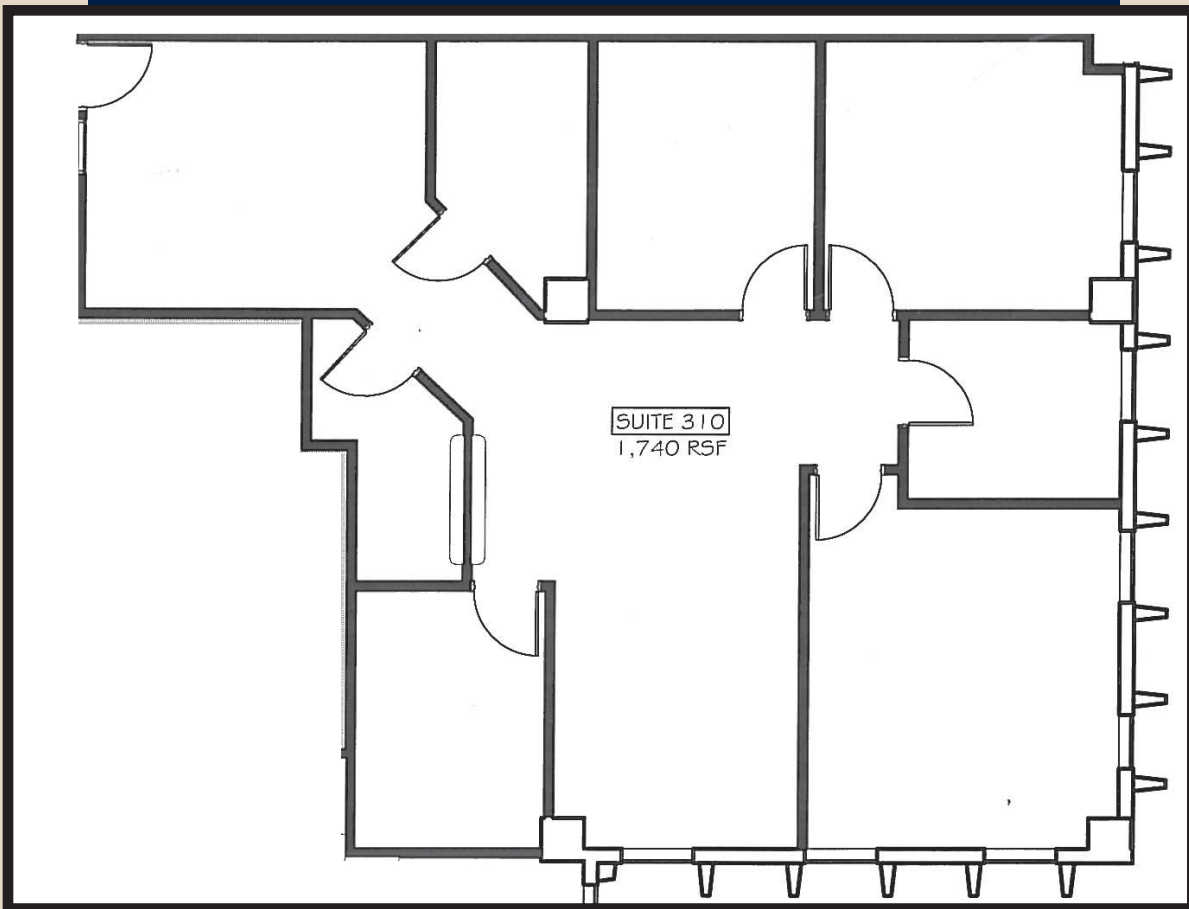

Available Office Suite

Suite 310- 1,740 SF

 **ATRIUM**
FINANCIAL CENTER

- 6 offices
- Floor-to-ceiling glass
- Great exterior views & large offices

Leased and Managed by

 **PENN-FLORIDA**
Realty Corporation