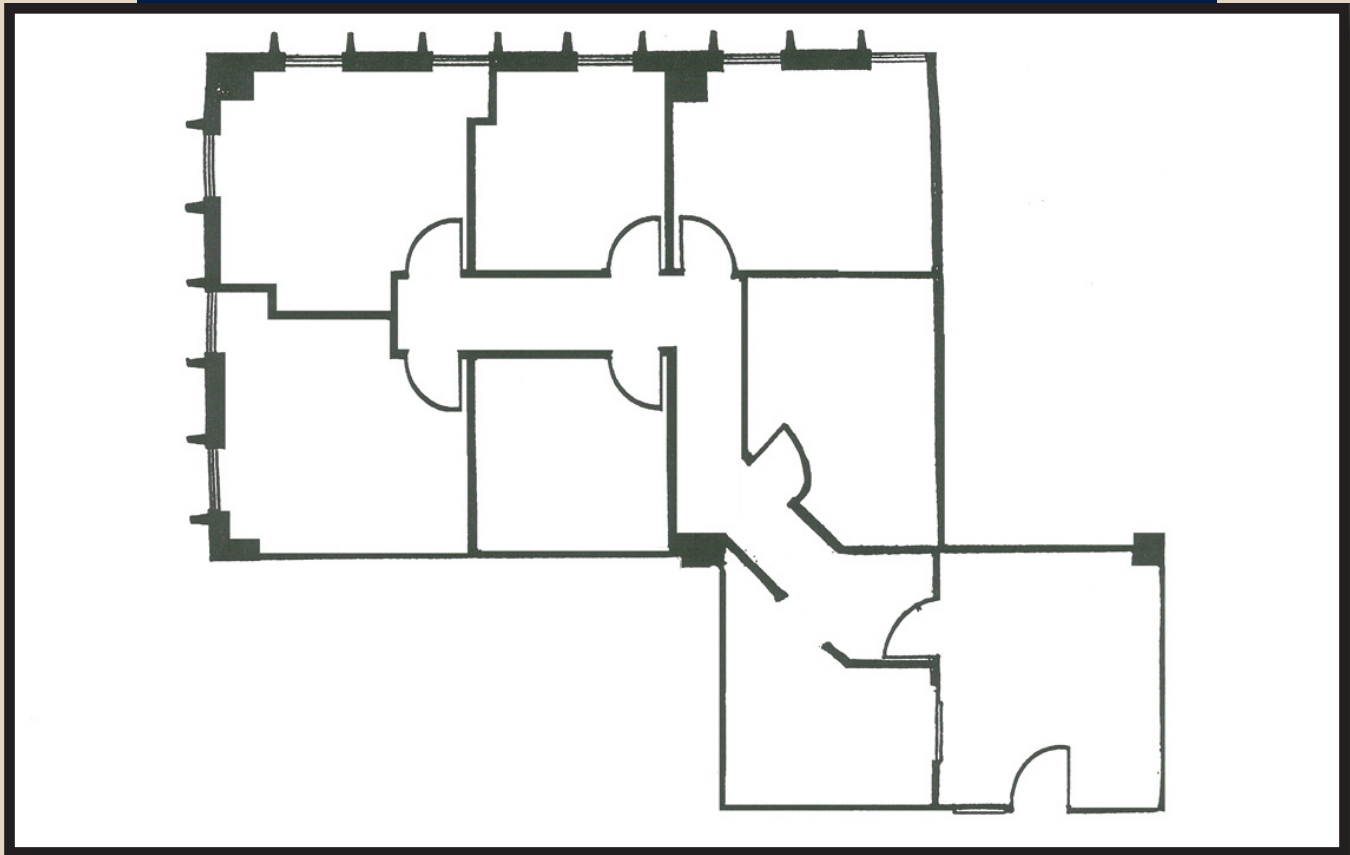

Suite 218 - 1,613 SF

- 8'5" ceiling height
- Move-in ready
- Corner suite
- Large executive offices