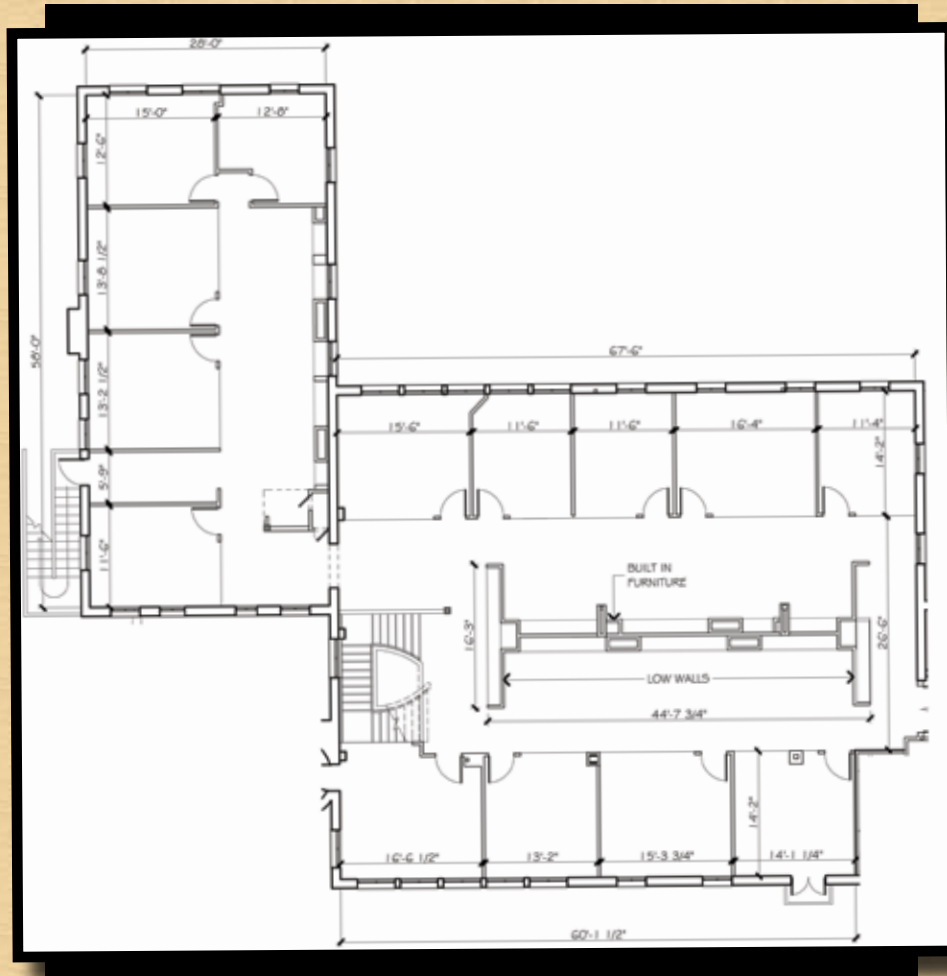

the Addison

Suite 203 - 6,230 SF

- Designer office suite with unique architectural details
- Covered parking available
- On-site dining at the most famous restaurant in Boca Raton

www.pennflorida.com

Leased and Managed by