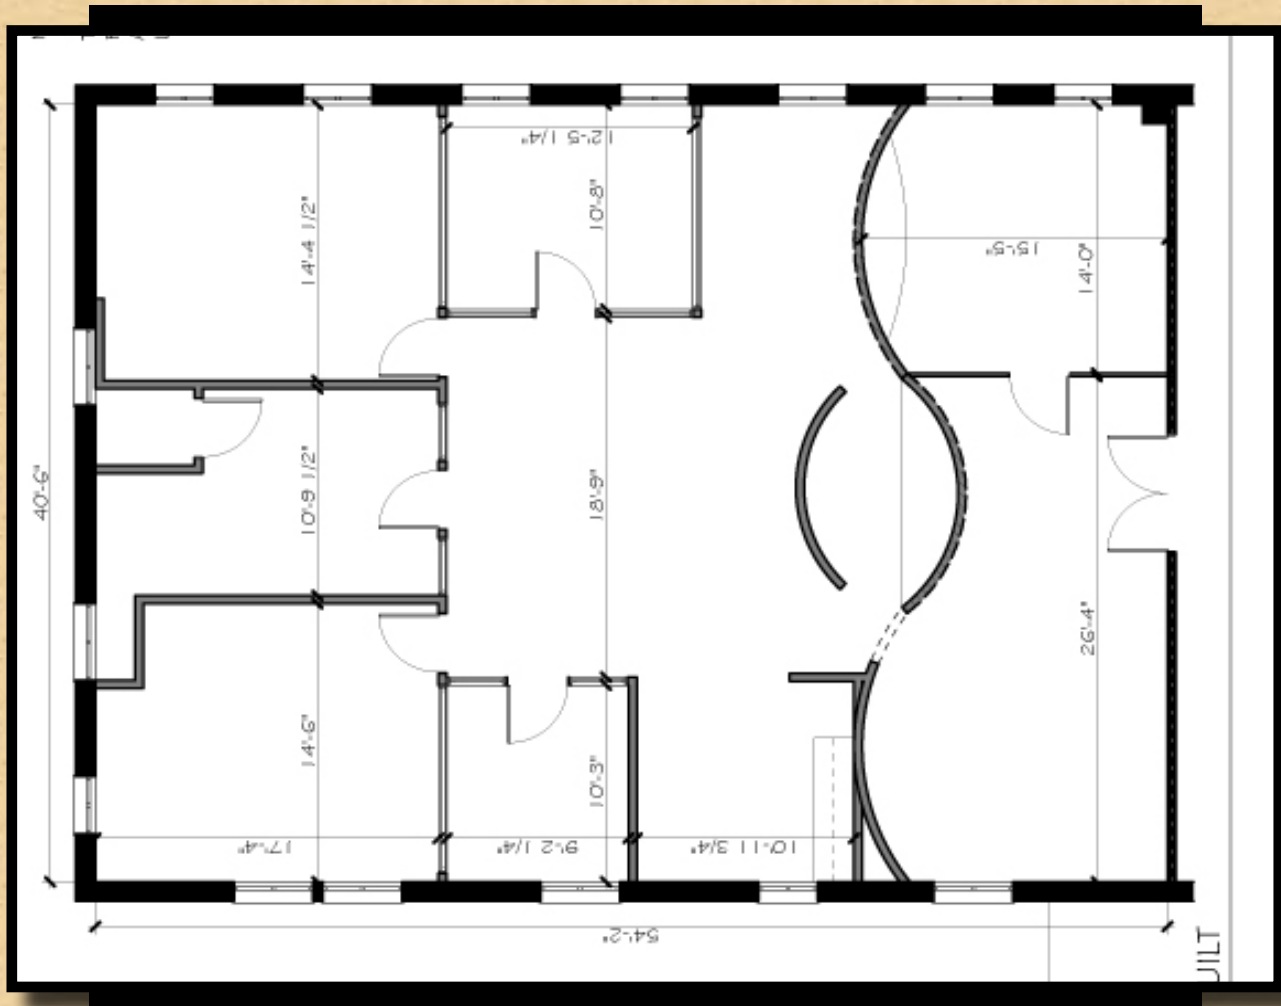

# *the Addison*

Suite 202 - 2,605 SF

- Designer office suite with unique architectural details
- Covered parking available
- On-site dining at the most famous restaurant in Boca Raton

[www.pennflorida.com](http://www.pennflorida.com)