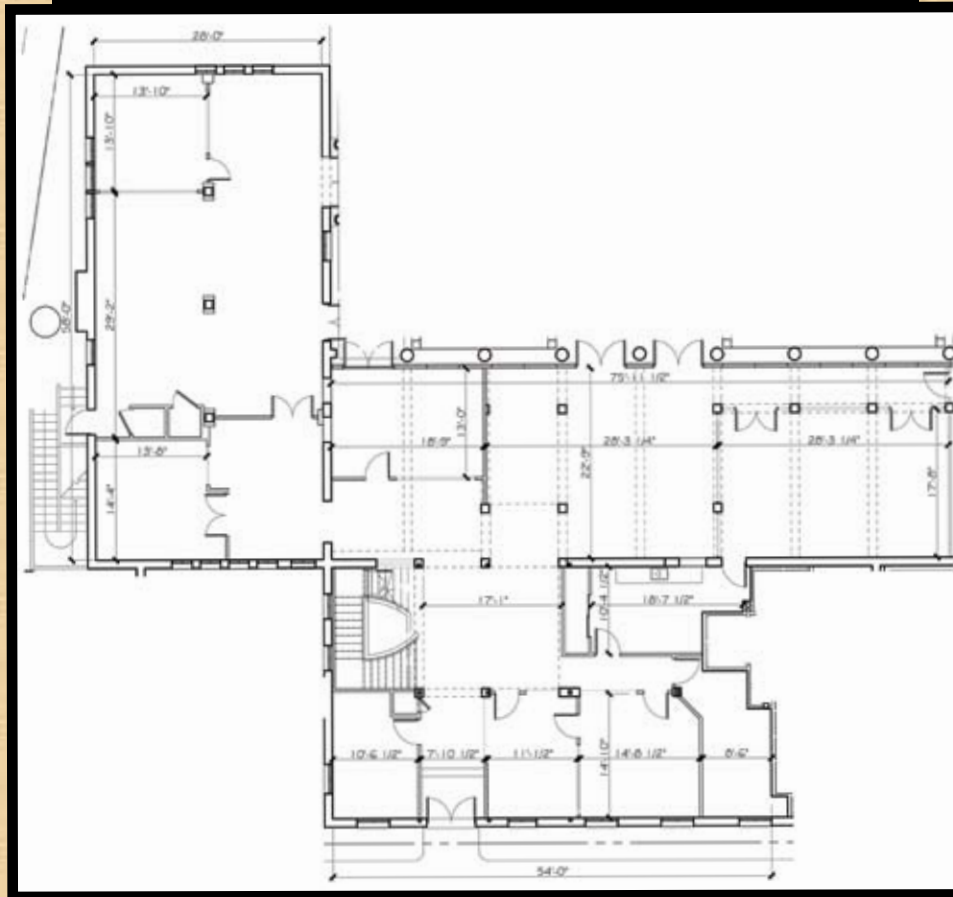

the Addison

Suite 101 - 5,924 SF

- Designer office suite with unique architectural details
- Covered parking available
- On-site dining at the most famous restaurant in Boca Raton

www.pennflorida.com

Leased and Managed by