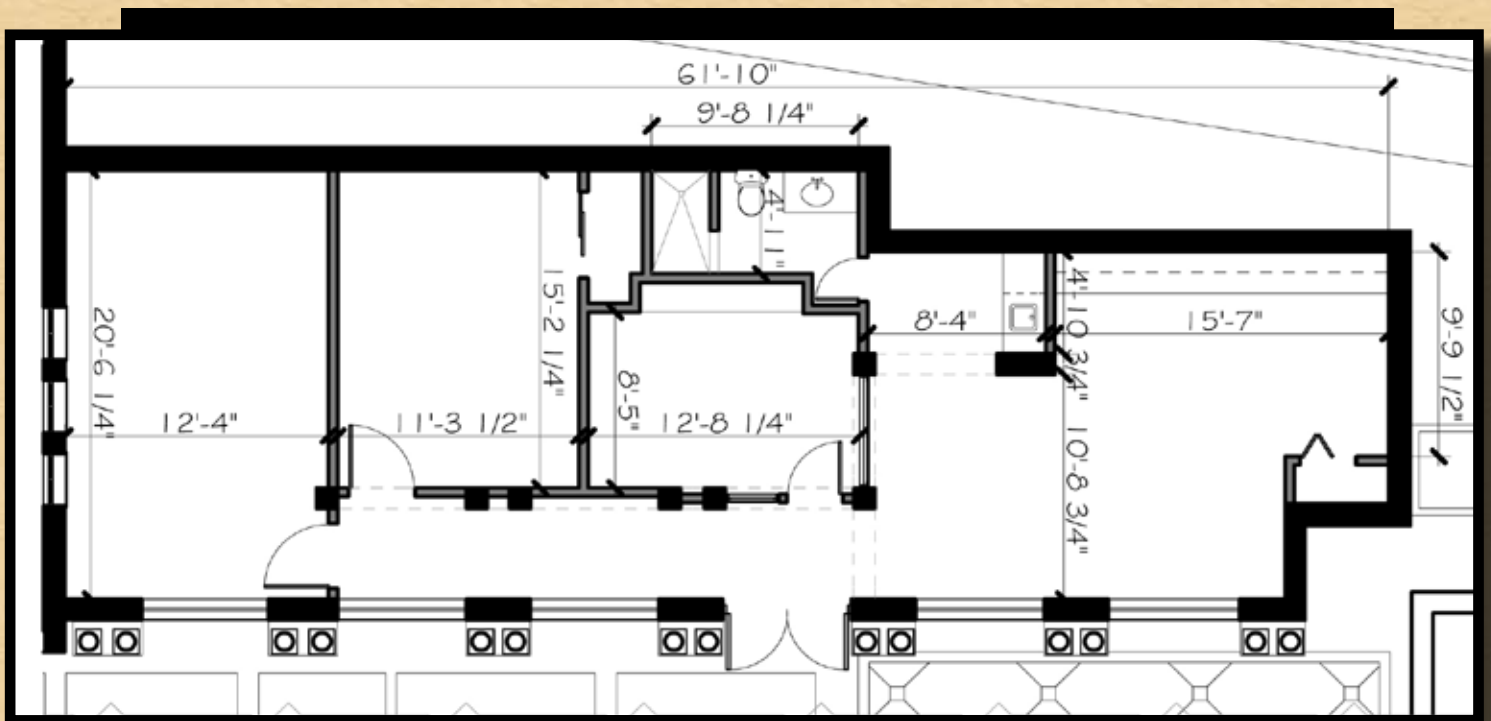

# *the Addison*

Suite 100 - 1,416 SF

- Designer office suite with unique architectural details
- Covered parking available
- On-site dining at the most famous restaurant in Boca Raton

[www.pennflorida.com](http://www.pennflorida.com)